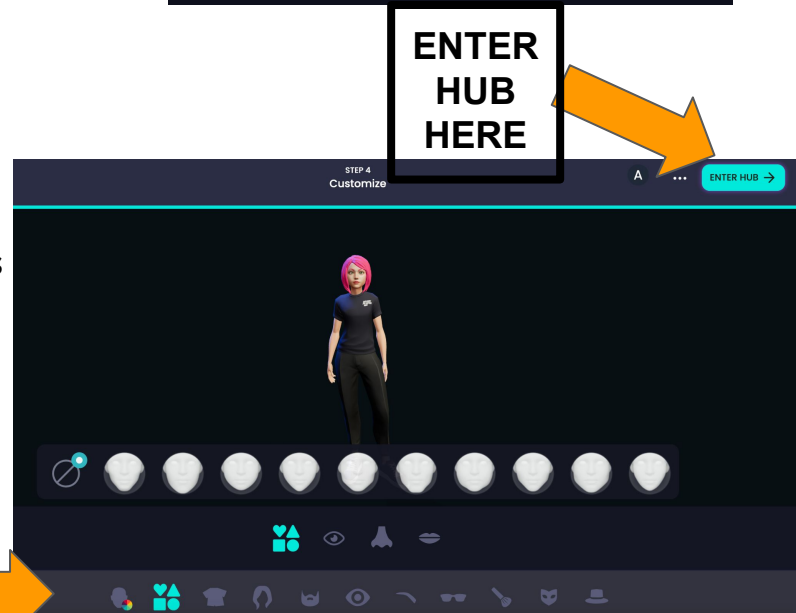

9. Play around with the **different features** - from hair, facial features, clothing, etc. When you're ready, click on **enter hub** at the top right.

Play around with features here.