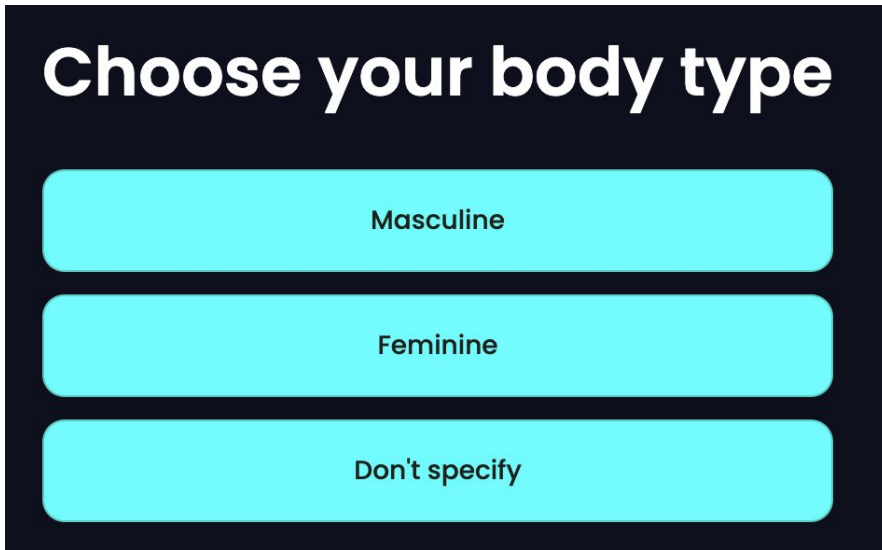

Sign up

Type  
password  
in twice.

Click on  
Sign up

5. Check your email to **verify your account**. **DO THIS FIRST!** It'll **redirect you to the creation of your avatar page**.

6. Step 1: Choose your **body type** (see below for image)

7. Step 2: You can take a photo of yourself or use a different file. You can also continue **without a photo** (recommend this to play around with avatar)!

8. Step 3: You can **pick an avatar** instead and just change it around. Then click next!