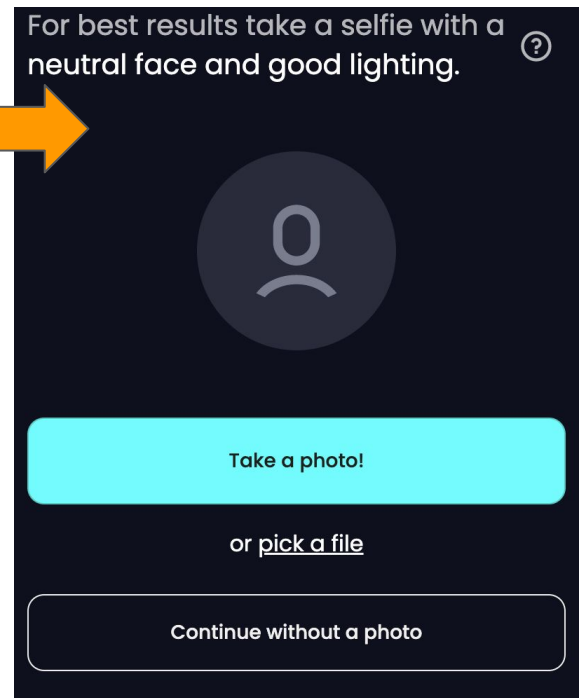

Sign up

Type  
password  
in twice.

Click on  
Sign up

5. Check your email to **verify your account**. **DO THIS FIRST!** It'll **redirect you to the creation of your avatar page**.

6. Step 1: Choose your **body type** (see below for image)

7. Step 2: You can take a photo of yourself or use a different file. You can also continue **without a photo** (recommend this to play around with avatar)!

8. Step 3: You can **pick an avatar** instead and just change it around. Then click next!