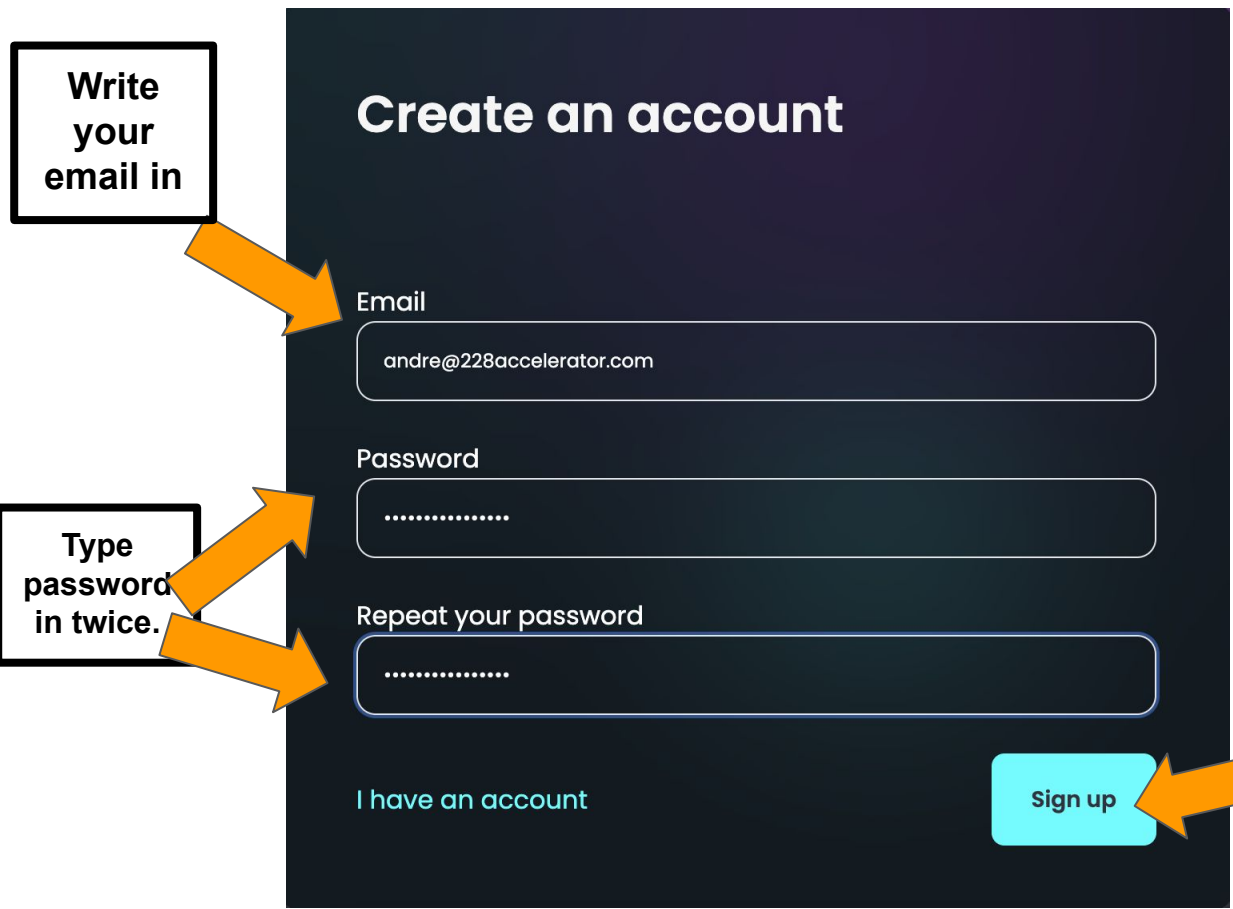

## Create an account

Email

andre@228accelerator.com

Password

.....

Repeat your password

.....

I have an account

Sign up

Type  
password  
in twice.

Click on  
Sign up

5. Check your email to **verify your account**. **DO THIS FIRST!** It'll **redirect you to the creation of your avatar page**.

6. Step 1: Choose your **body type** (see below for image)