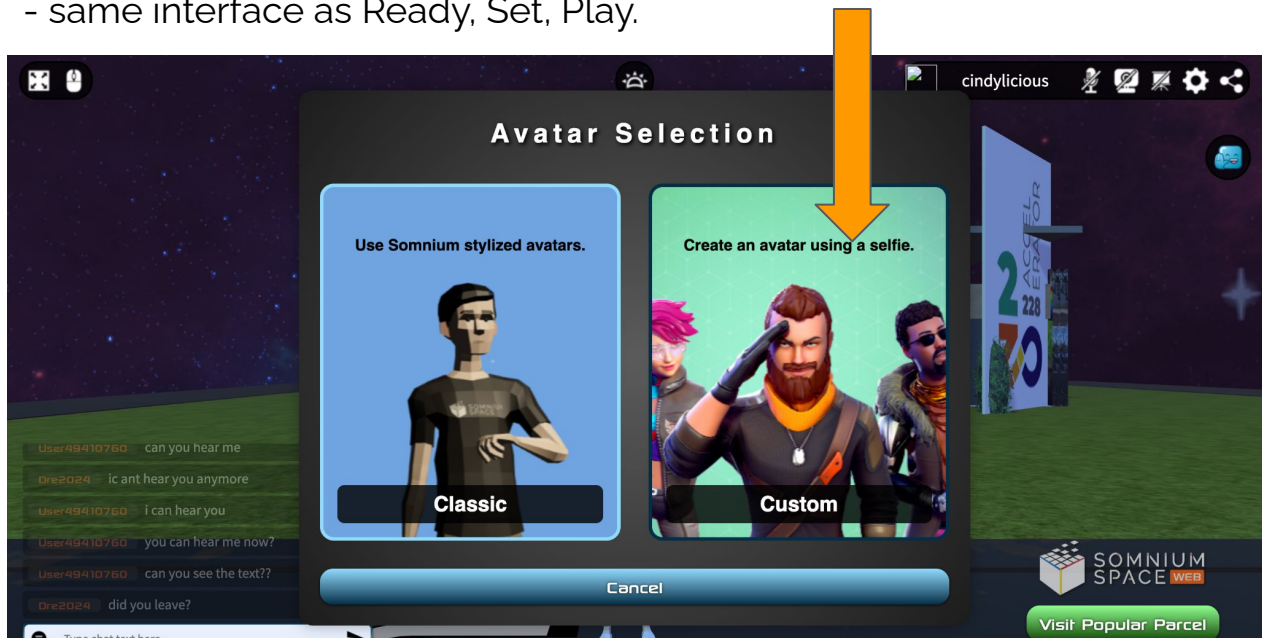

4. Once you log in, you'll have the option to use classic OR **customize** (use the one you created). If you click custom, ***your avatar should appear there***. If not, it may ask you to **redesign** the avatar you created - same interface as Ready, Set, Play.